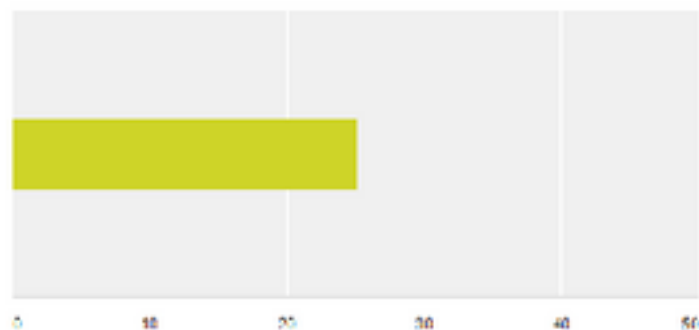

Q1

Customize

Export ▾

Do you sail more often for recreation or to race?

Answered: 38 Skipped: 4

Answer Choices	Average Number	Total Number	Responses
Responses	25	33	38

Q2

Customize