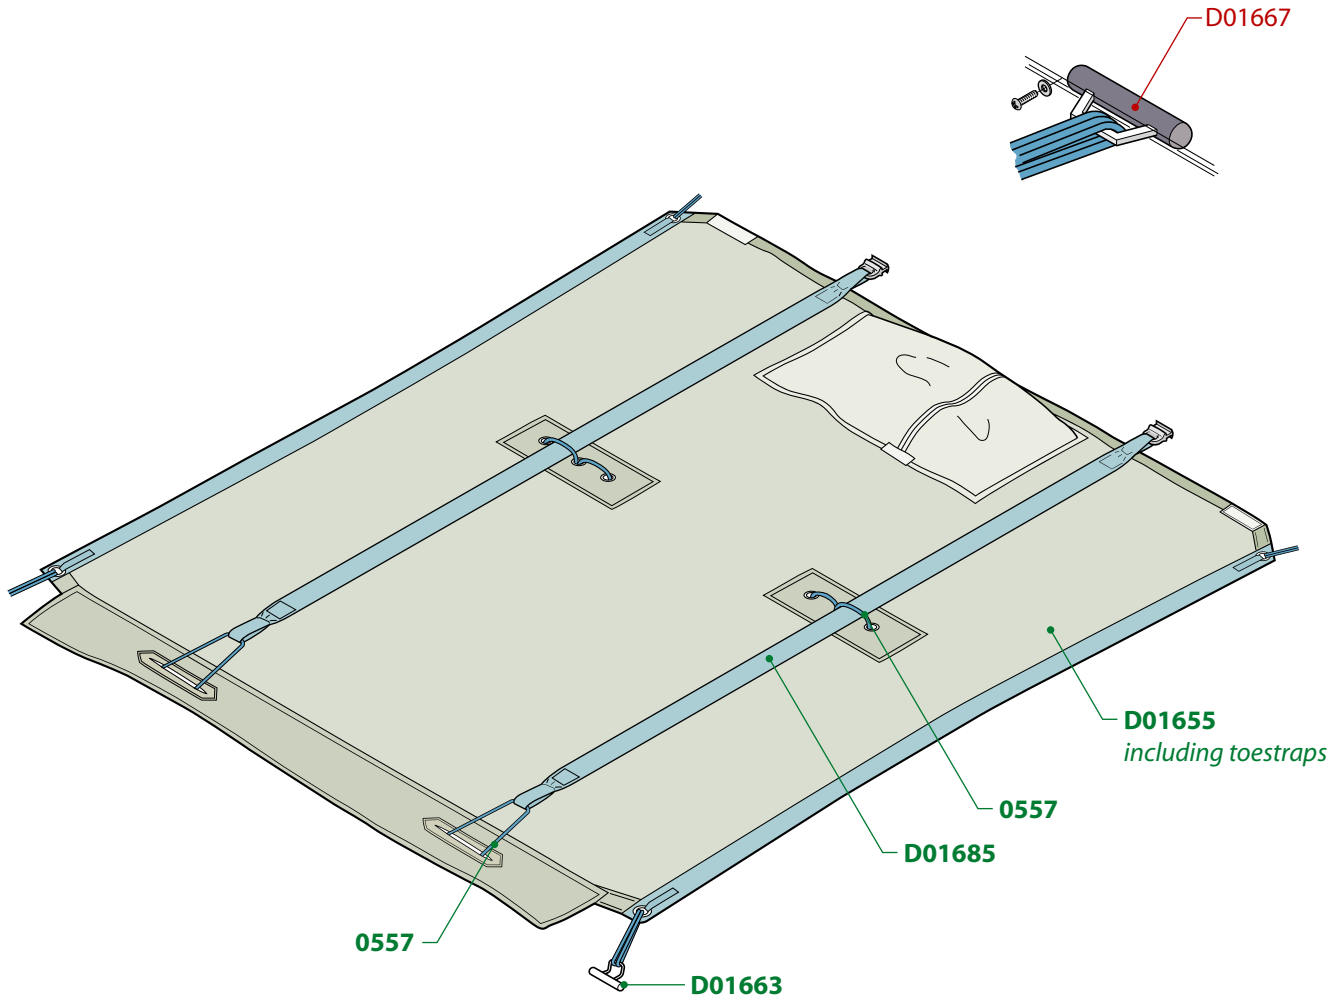

Dart 16

PAGE 4

BOLD GREEN numbers = stock item
LIGHT RED numbers = special order item