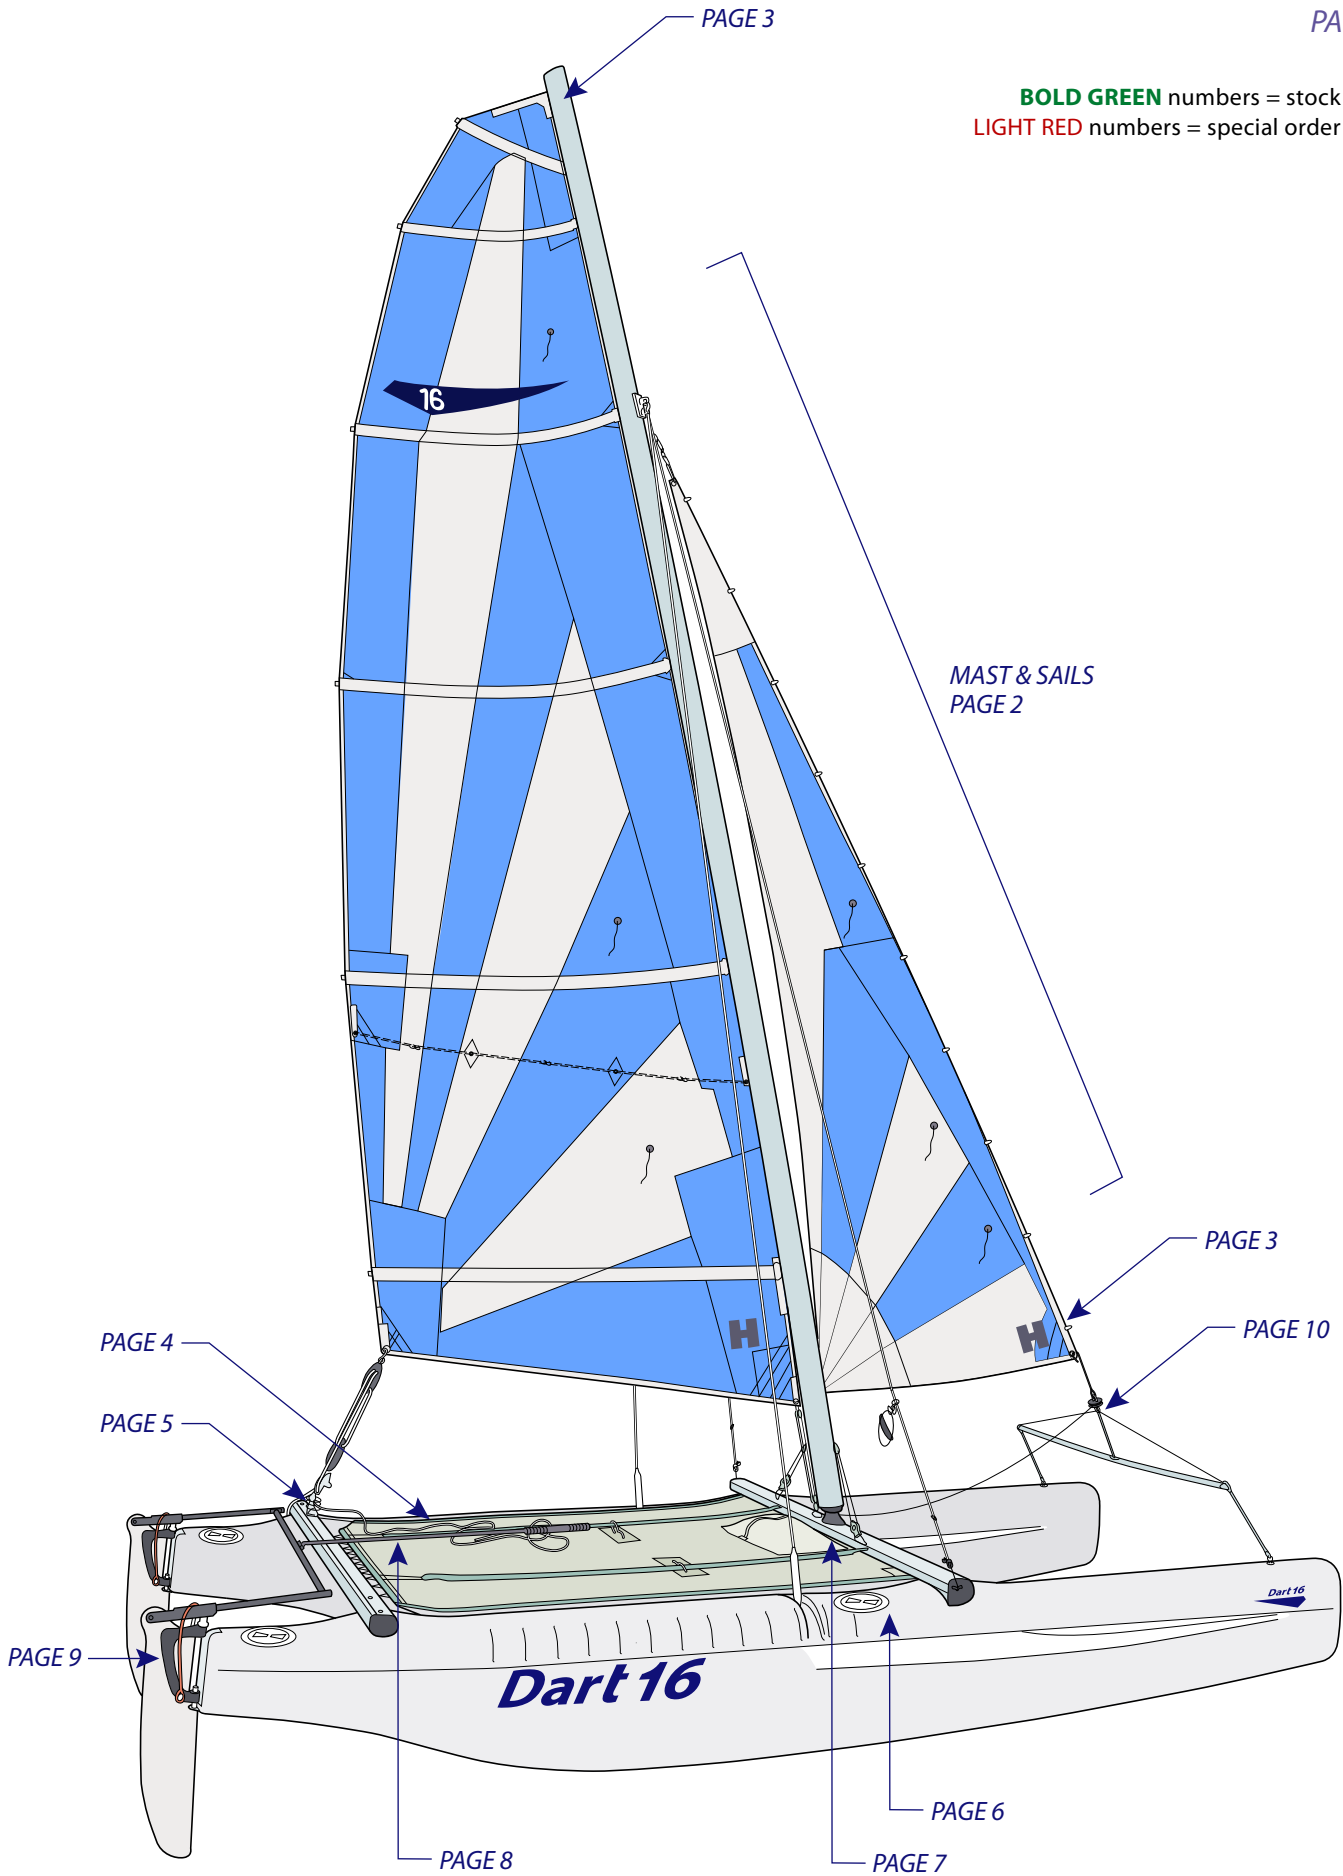

# Dart 16

PAGE 1

**BOLD GREEN** numbers = stock item  
**LIGHT RED** numbers = special order item

**IMPORTANT NOTICE:** All diagrams, drawings and related information are the intellectual property of Performance Sailcraft Europe Limited. Any copying, distributing or other use without our prior written permission is strictly prohibited. © 2006 Performance Sailcraft Europe Limited.

# Dart 16

PAGE 2

**BOLD GREEN** numbers = stock item  
**LIGHT RED** numbers = special order item

**IMPORTANT NOTICE:** All diagrams, drawings and related information are the intellectual property of Performance Sailcraft Europe Limited. Any copying, distributing or other use without our prior written permission is strictly prohibited. © 2006 Performance Sailcraft Europe Limited.