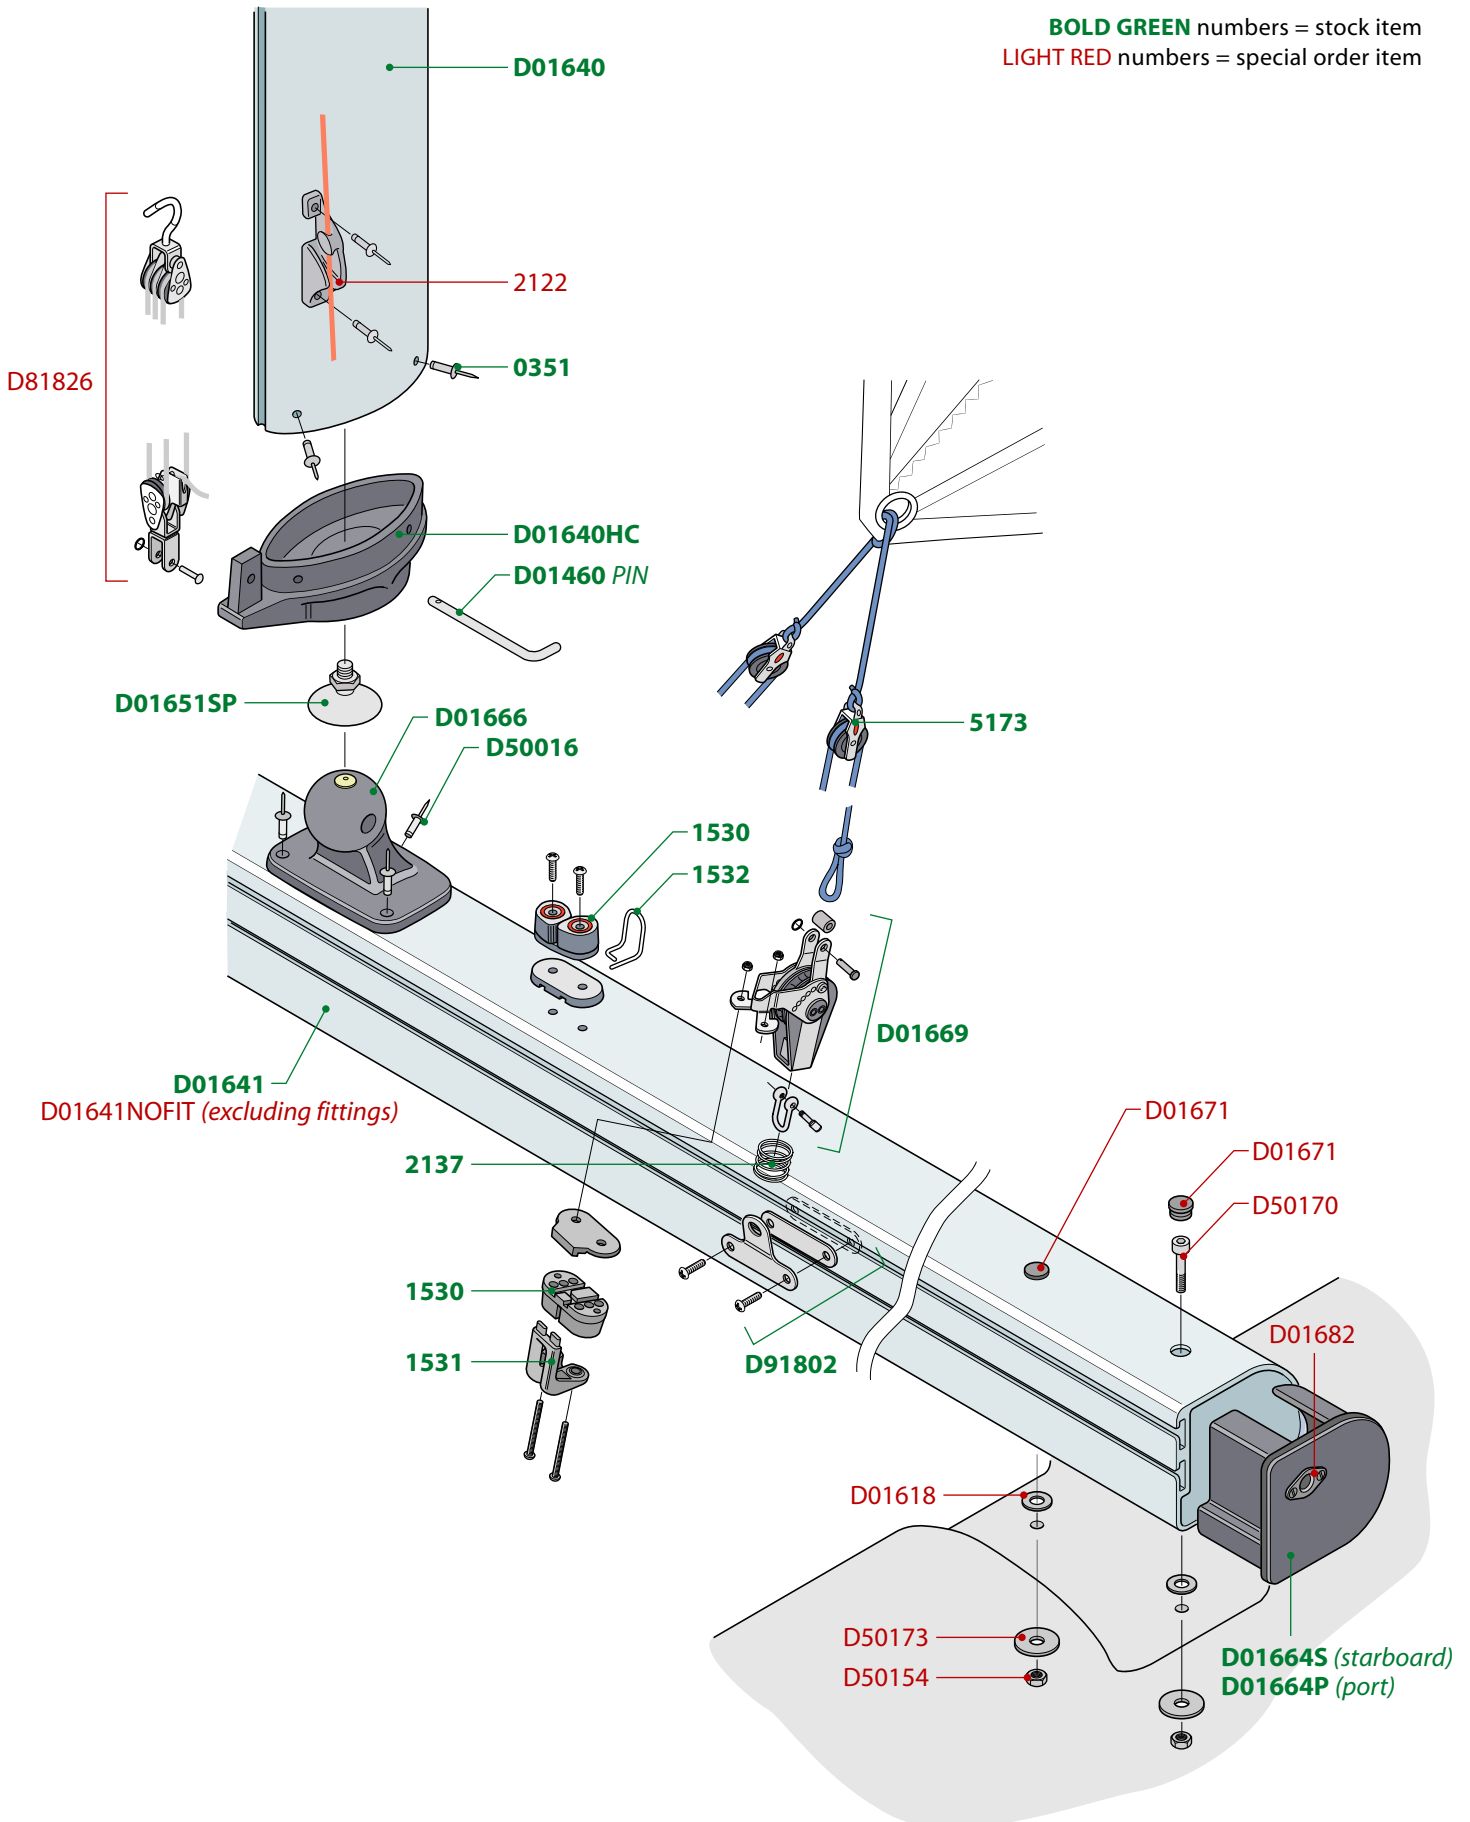

Dart 16

PAGE 7

BOLD GREEN numbers = stock item
LIGHT RED numbers = special order item

IMPORTANT NOTICE: All diagrams, drawings and related information are the intellectual property of Performance Sailcraft Europe Limited. Any copying, distributing or other use without our prior written permission is strictly prohibited. © 2006 Performance Sailcraft Europe Limited.