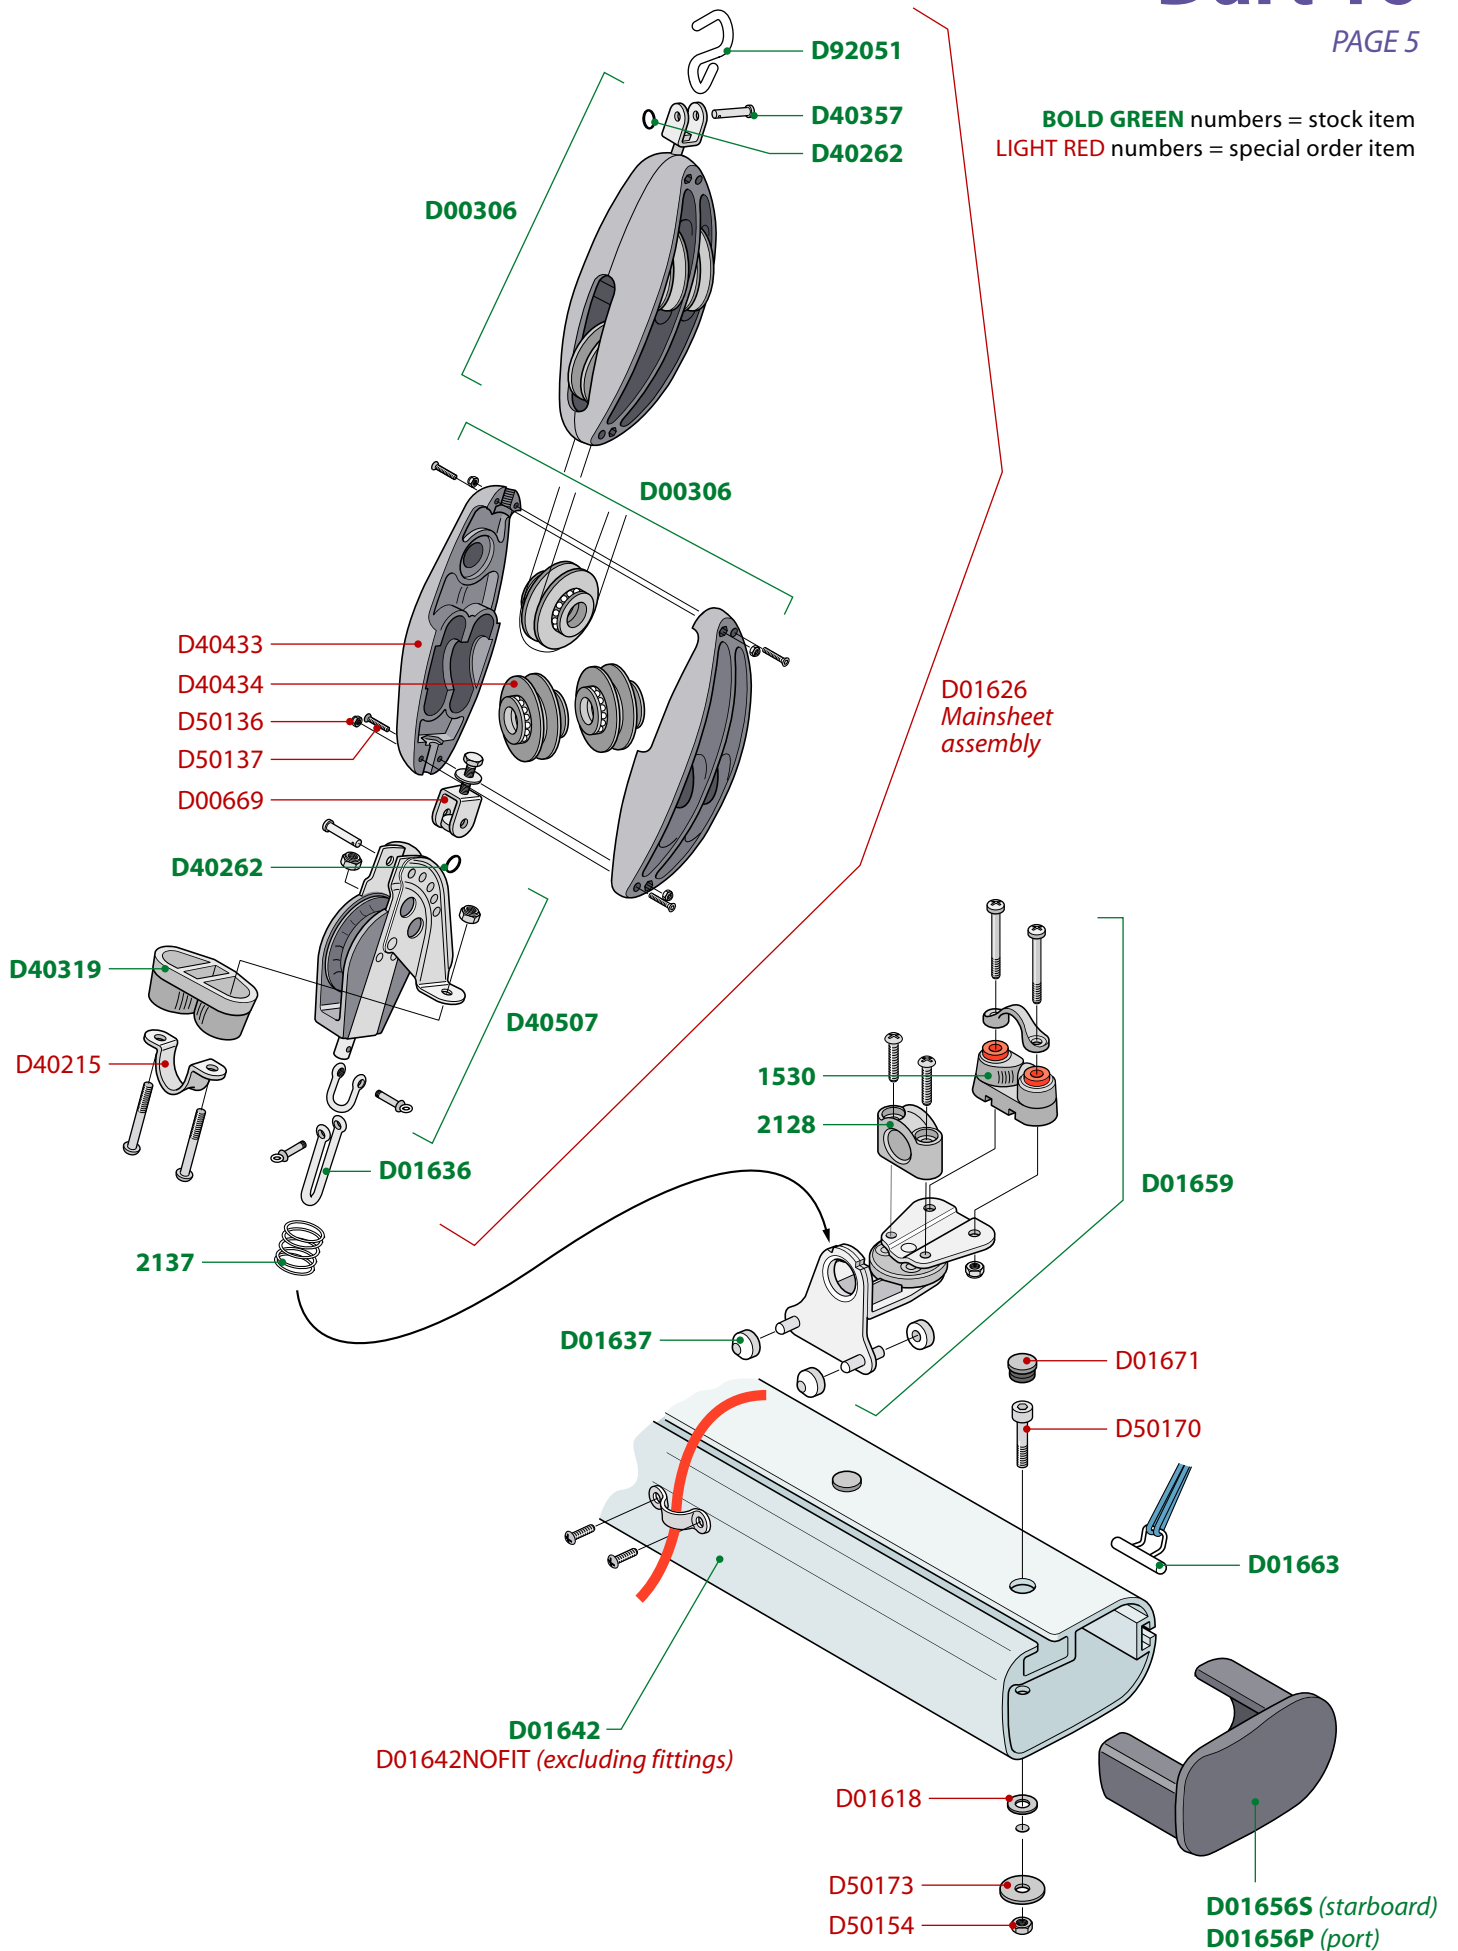

Dart 16

PAGE 5

IMPORTANT NOTICE: All diagrams, drawings and related information are the intellectual property of Performance Sailcraft Europe Limited. Any copying, distributing or other use without our prior written permission is strictly prohibited. © 2006 Performance Sailcraft Europe Limited.