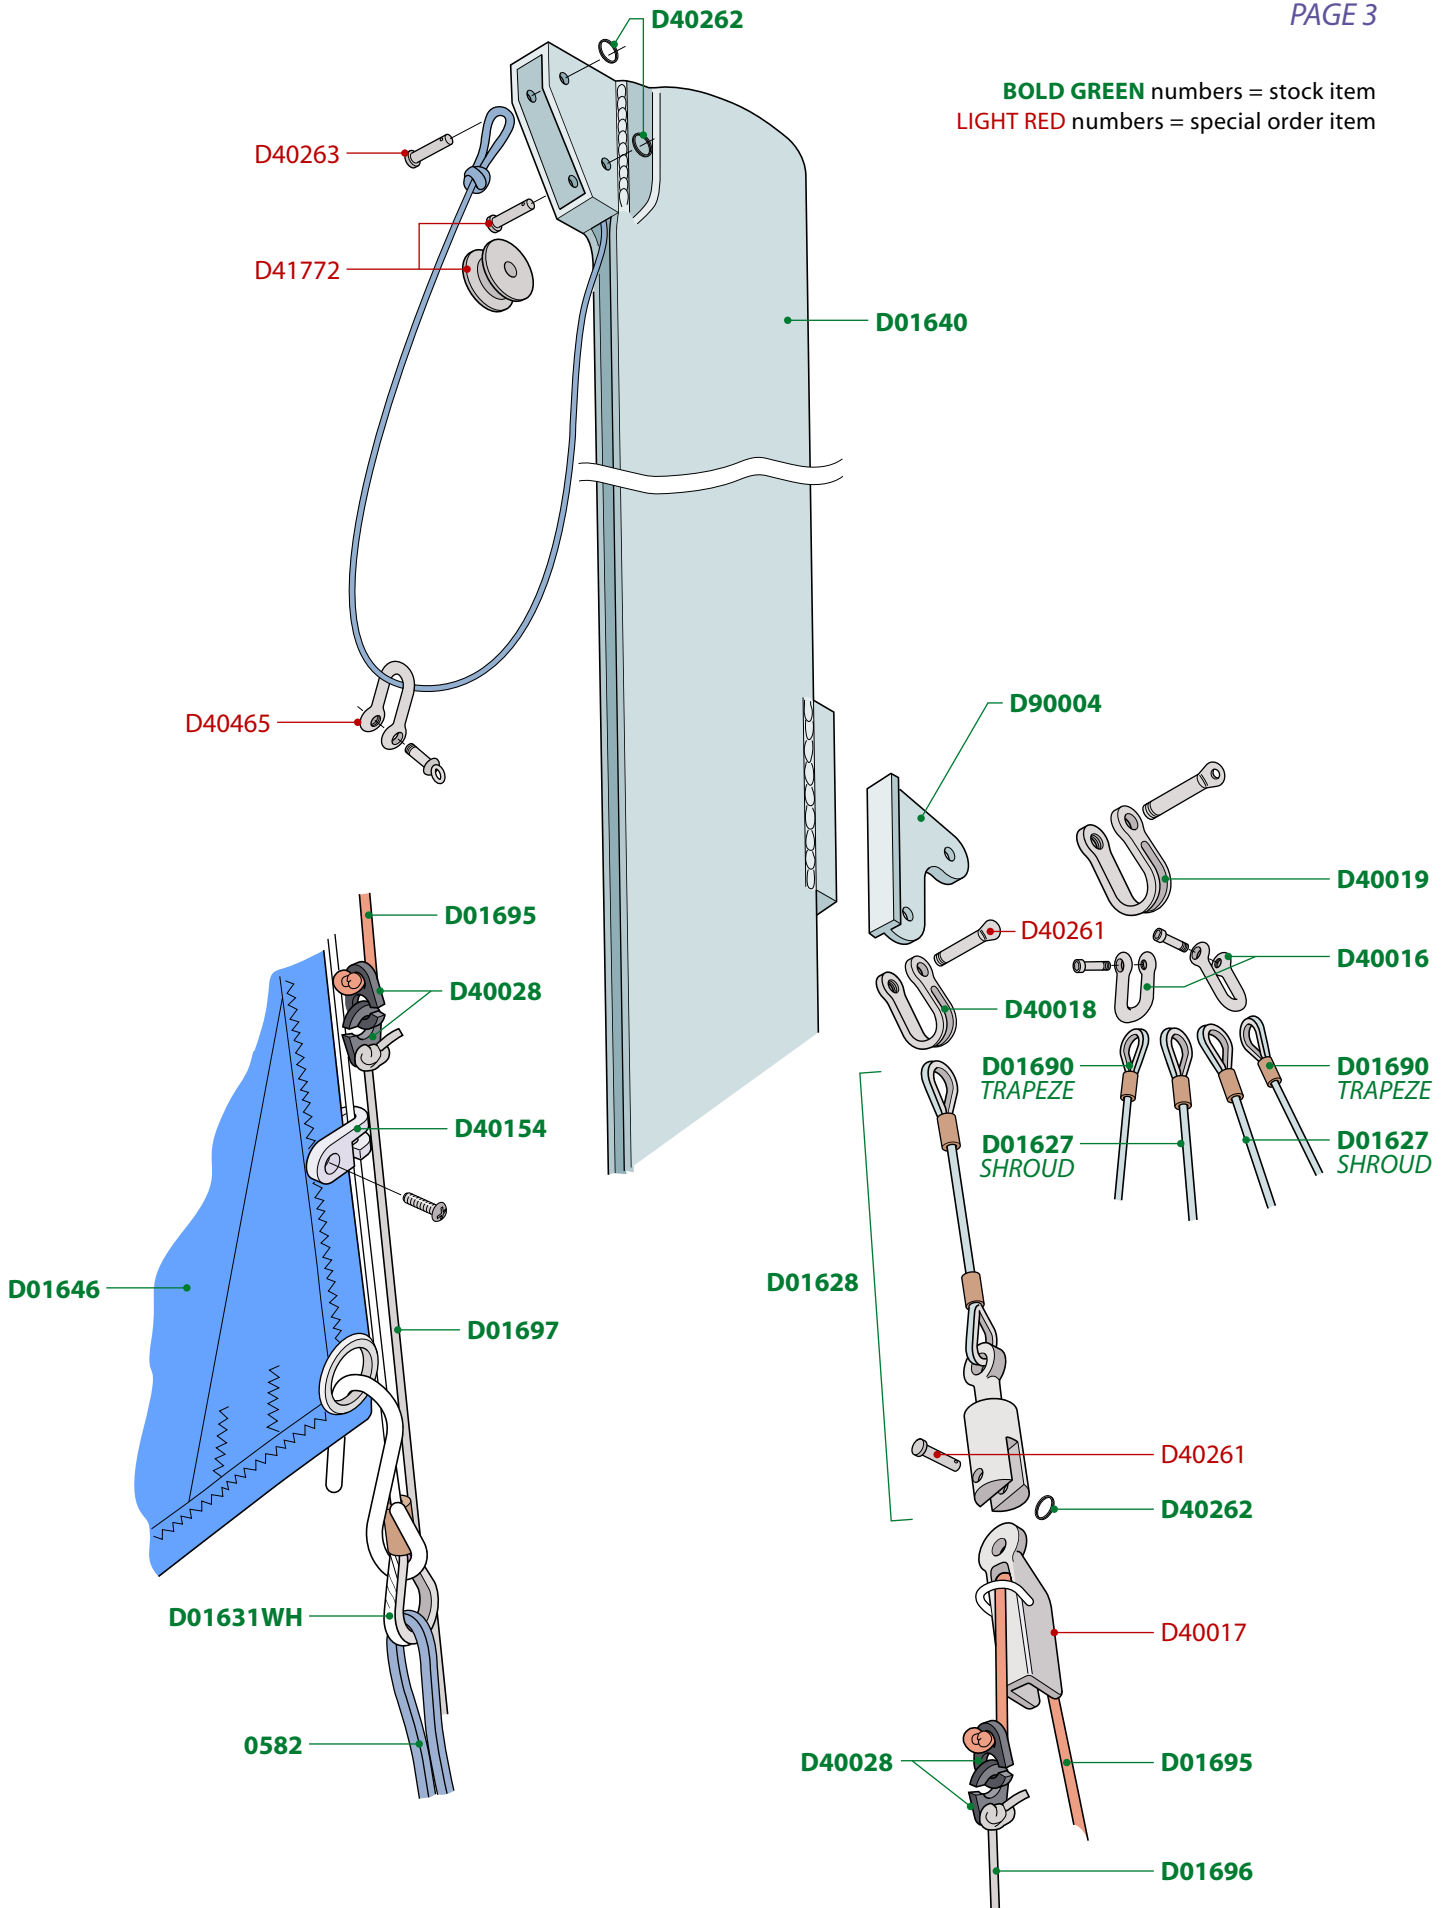

Dart 16

PAGE 3

BOLD GREEN numbers = stock item
LIGHT RED numbers = special order item

IMPORTANT NOTICE: All diagrams, drawings and related information are the intellectual property of Performance Sailcraft Europe Limited. Any copying, distributing or other use without our prior written permission is strictly prohibited. © 2006 Performance Sailcraft Europe Limited.

Issue No.2 03/06