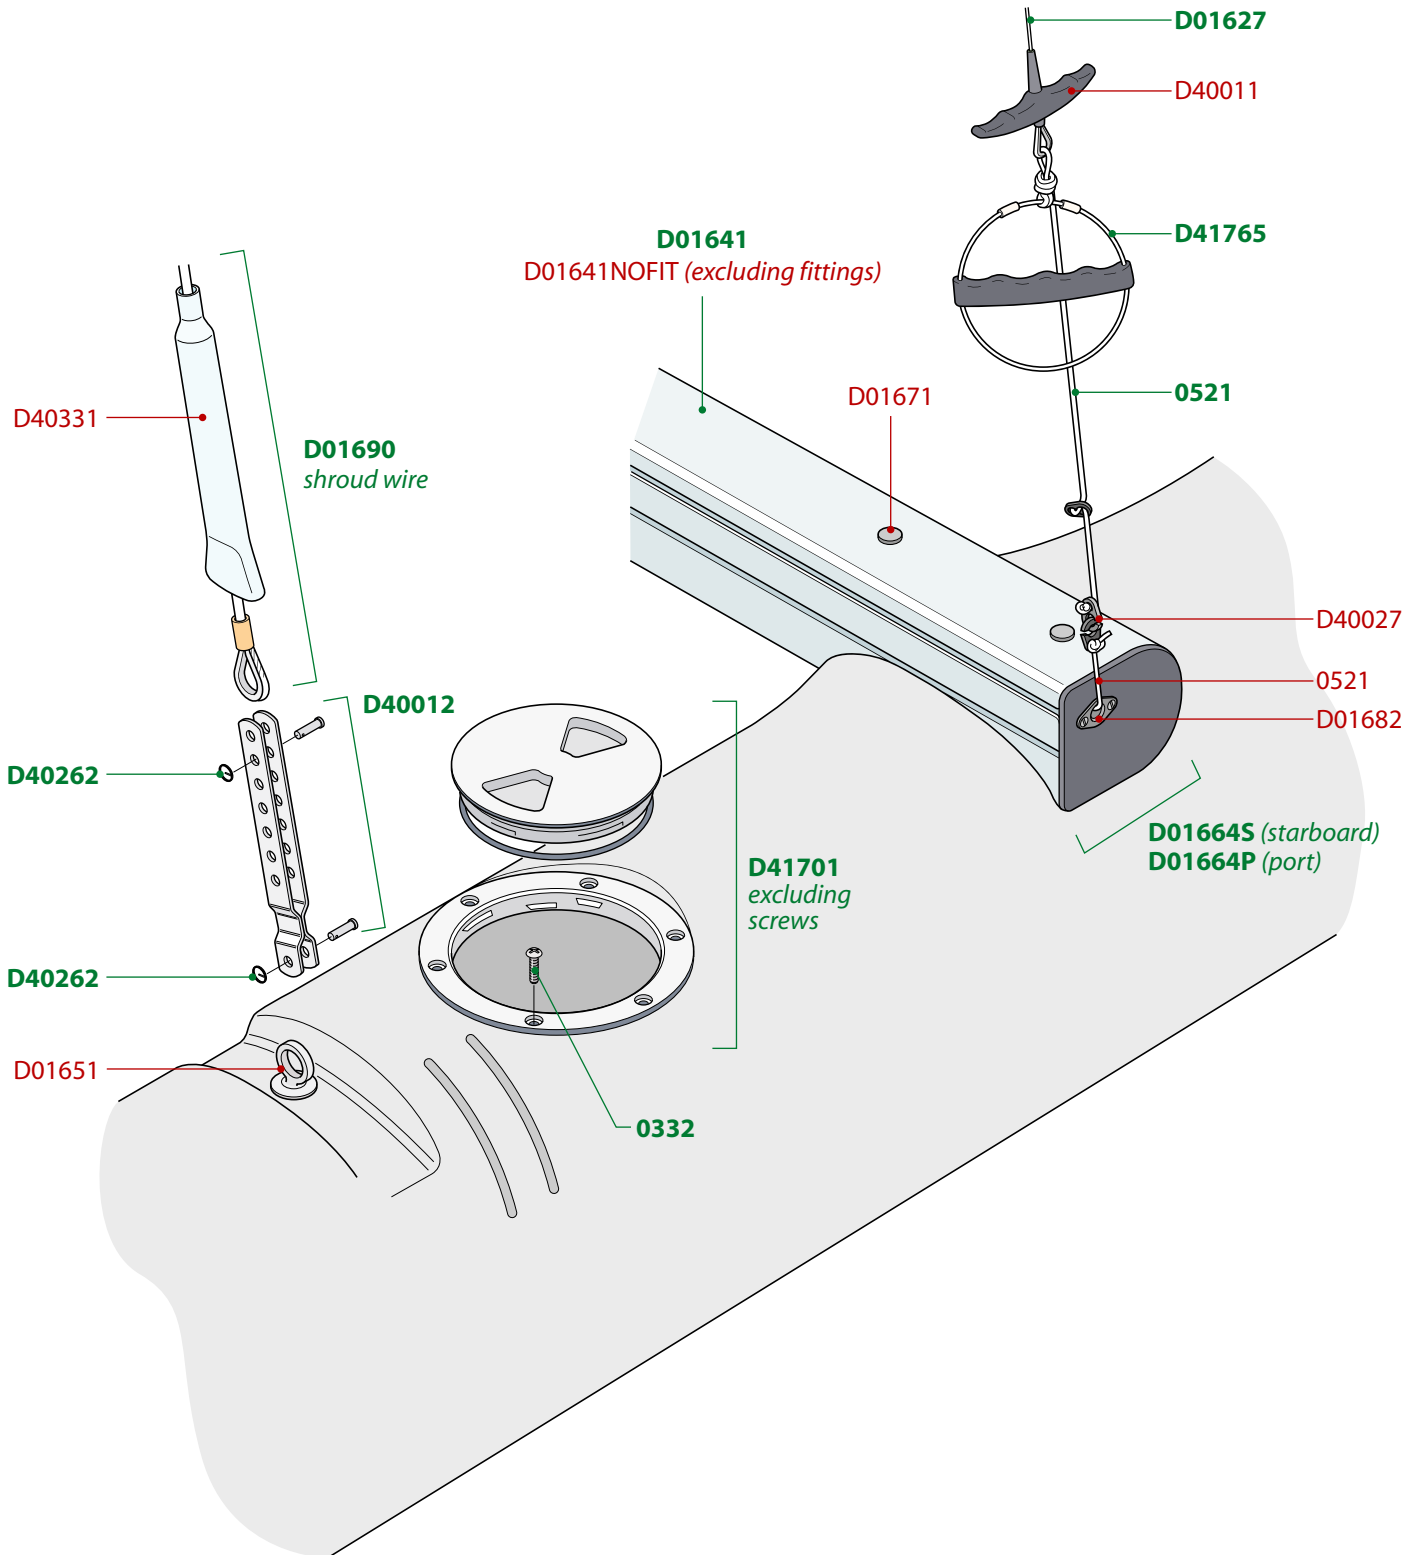

Dart 16

PAGE 6

BOLD GREEN numbers = stock item
LIGHT RED numbers = special order item

IMPORTANT NOTICE: All diagrams, drawings and related information are the intellectual property of Performance Sailcraft Europe Limited. Any copying, distributing or other use without our prior written permission is strictly prohibited. © 2006 Performance Sailcraft Europe Limited.