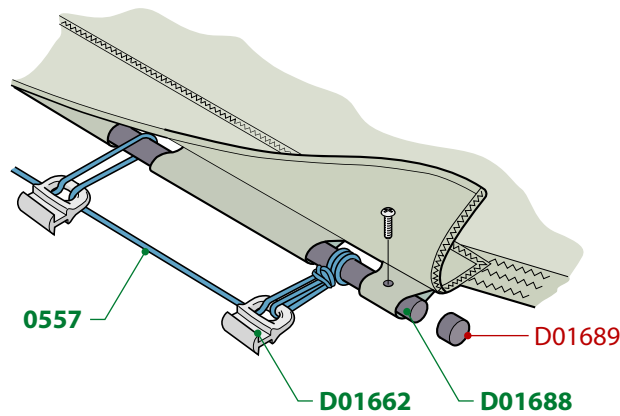

Dart 16

PAGE 4

BOLD GREEN numbers = stock item
LIGHT RED numbers = special order item