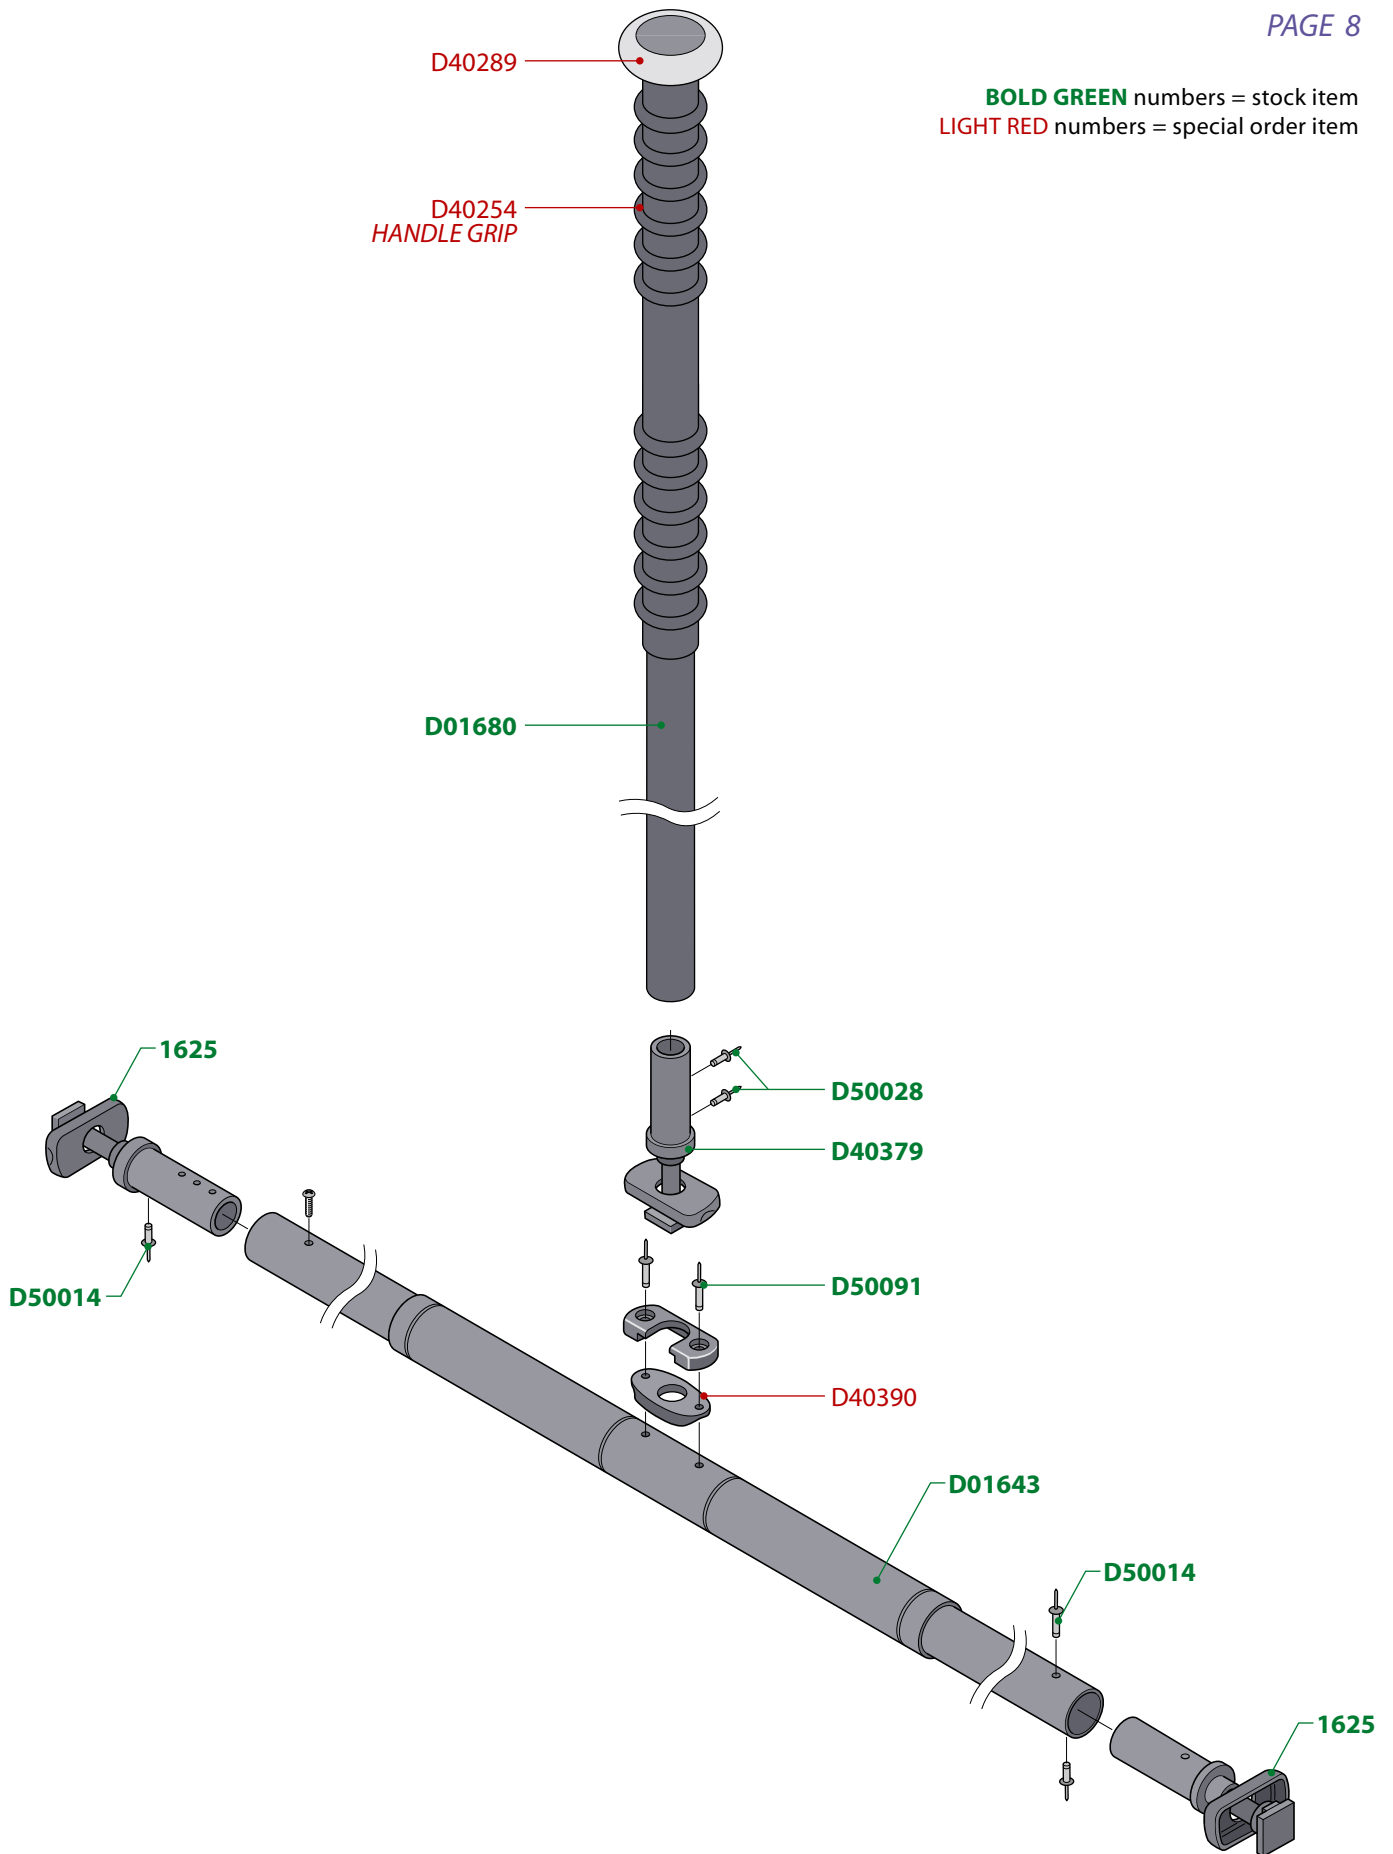

Dart 16

PAGE 8

BOLD GREEN numbers = stock item
LIGHT RED numbers = special order item

IMPORTANT NOTICE: All diagrams, drawings and related information are the intellectual property of Performance Sailcraft Europe Limited. Any copying, distributing or other use without our prior written permission is strictly prohibited. © 2006 Performance Sailcraft Europe Limited.

Issue No. 2 03/006