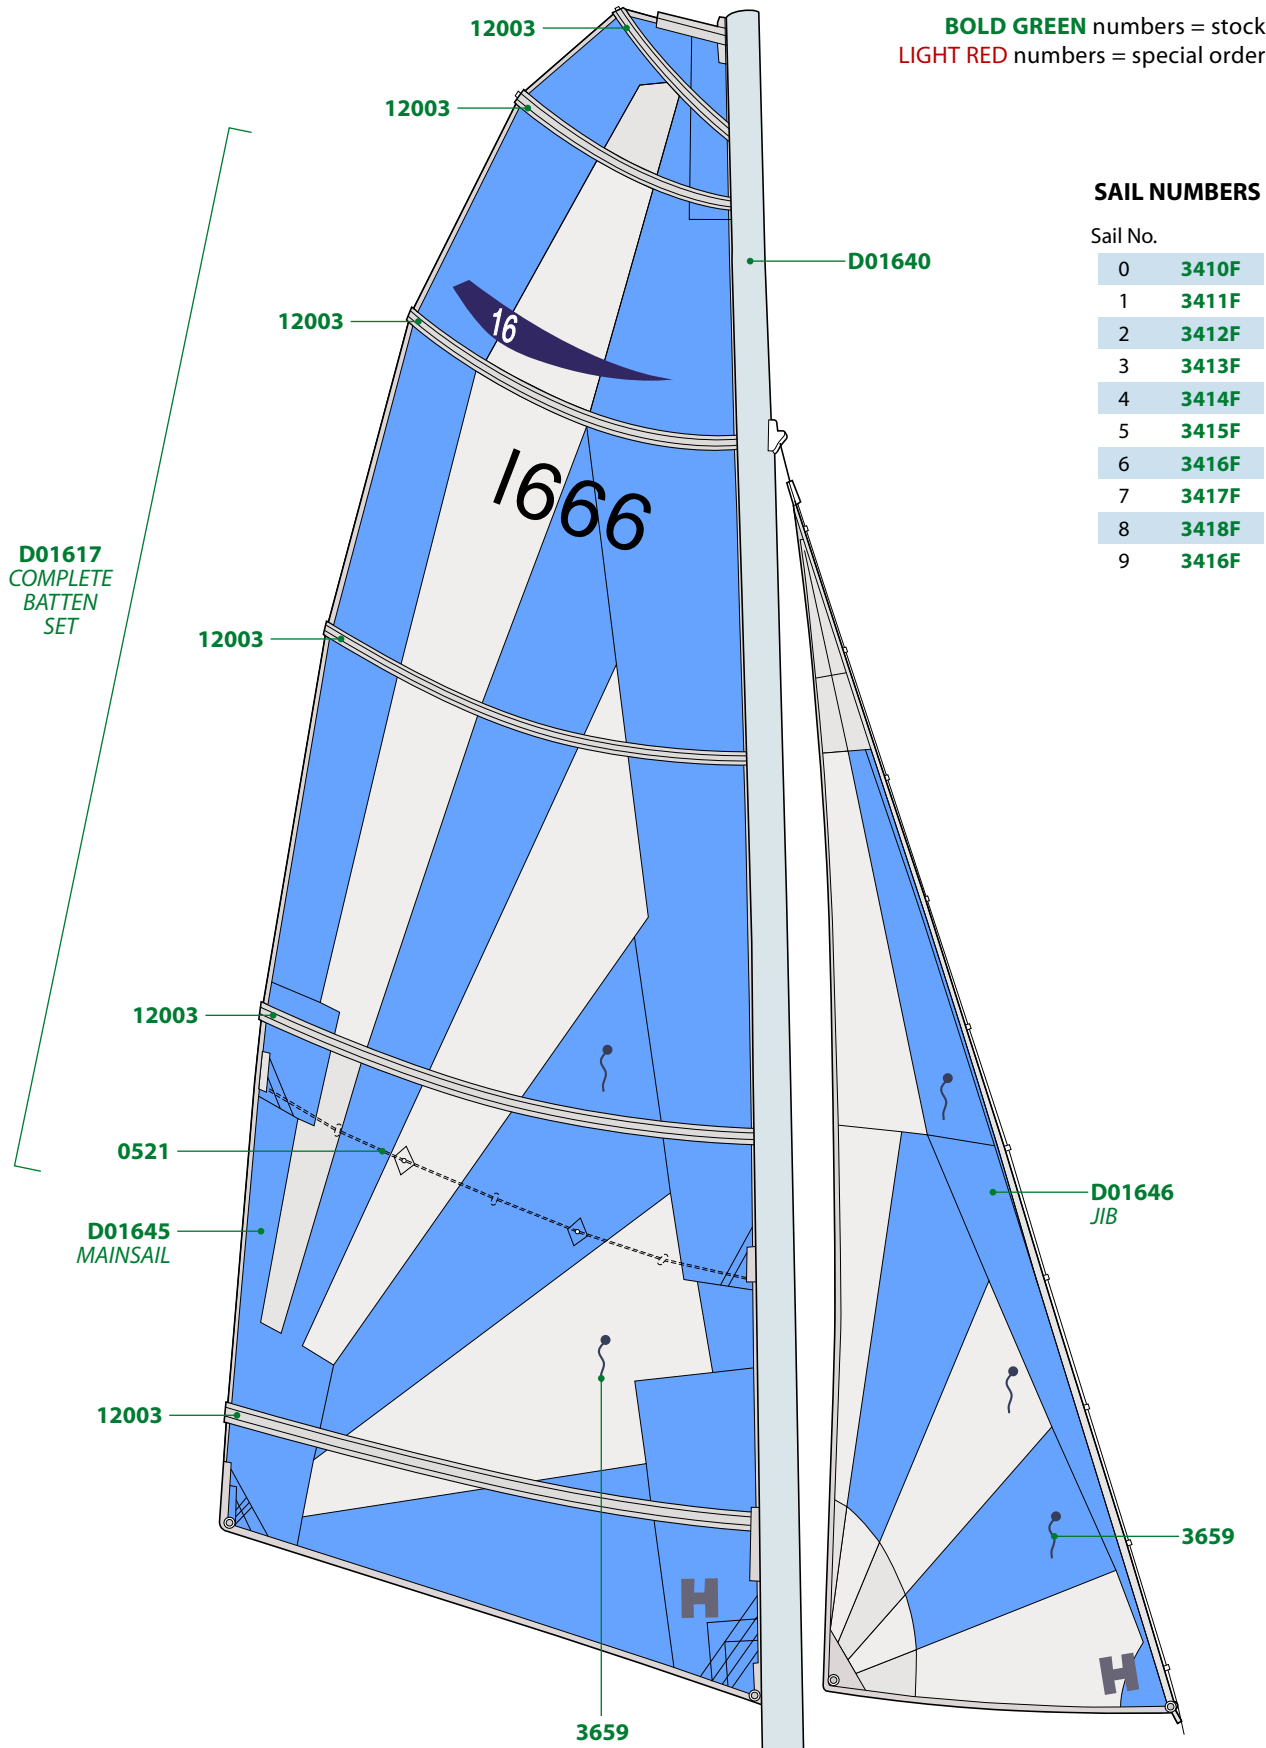

# Dart 16

PAGE 1

**BOLD GREEN** numbers = stock item  
**LIGHT RED** numbers = special order item

**IMPORTANT NOTICE:** All diagrams, drawings and related information are the intellectual property of Performance Sailcraft Europe Limited. Any copying, distributing or other use without our prior written permission is strictly prohibited. © 2006 Performance Sailcraft Europe Limited.

# Dart 16

PAGE 2

**BOLD GREEN** numbers = stock item  
**LIGHT RED** numbers = special order item

**IMPORTANT NOTICE:** All diagrams, drawings and related information are the intellectual property of Performance Sailcraft Europe Limited. Any copying, distributing or other use without our prior written permission is strictly prohibited. © 2006 Performance Sailcraft Europe Limited.